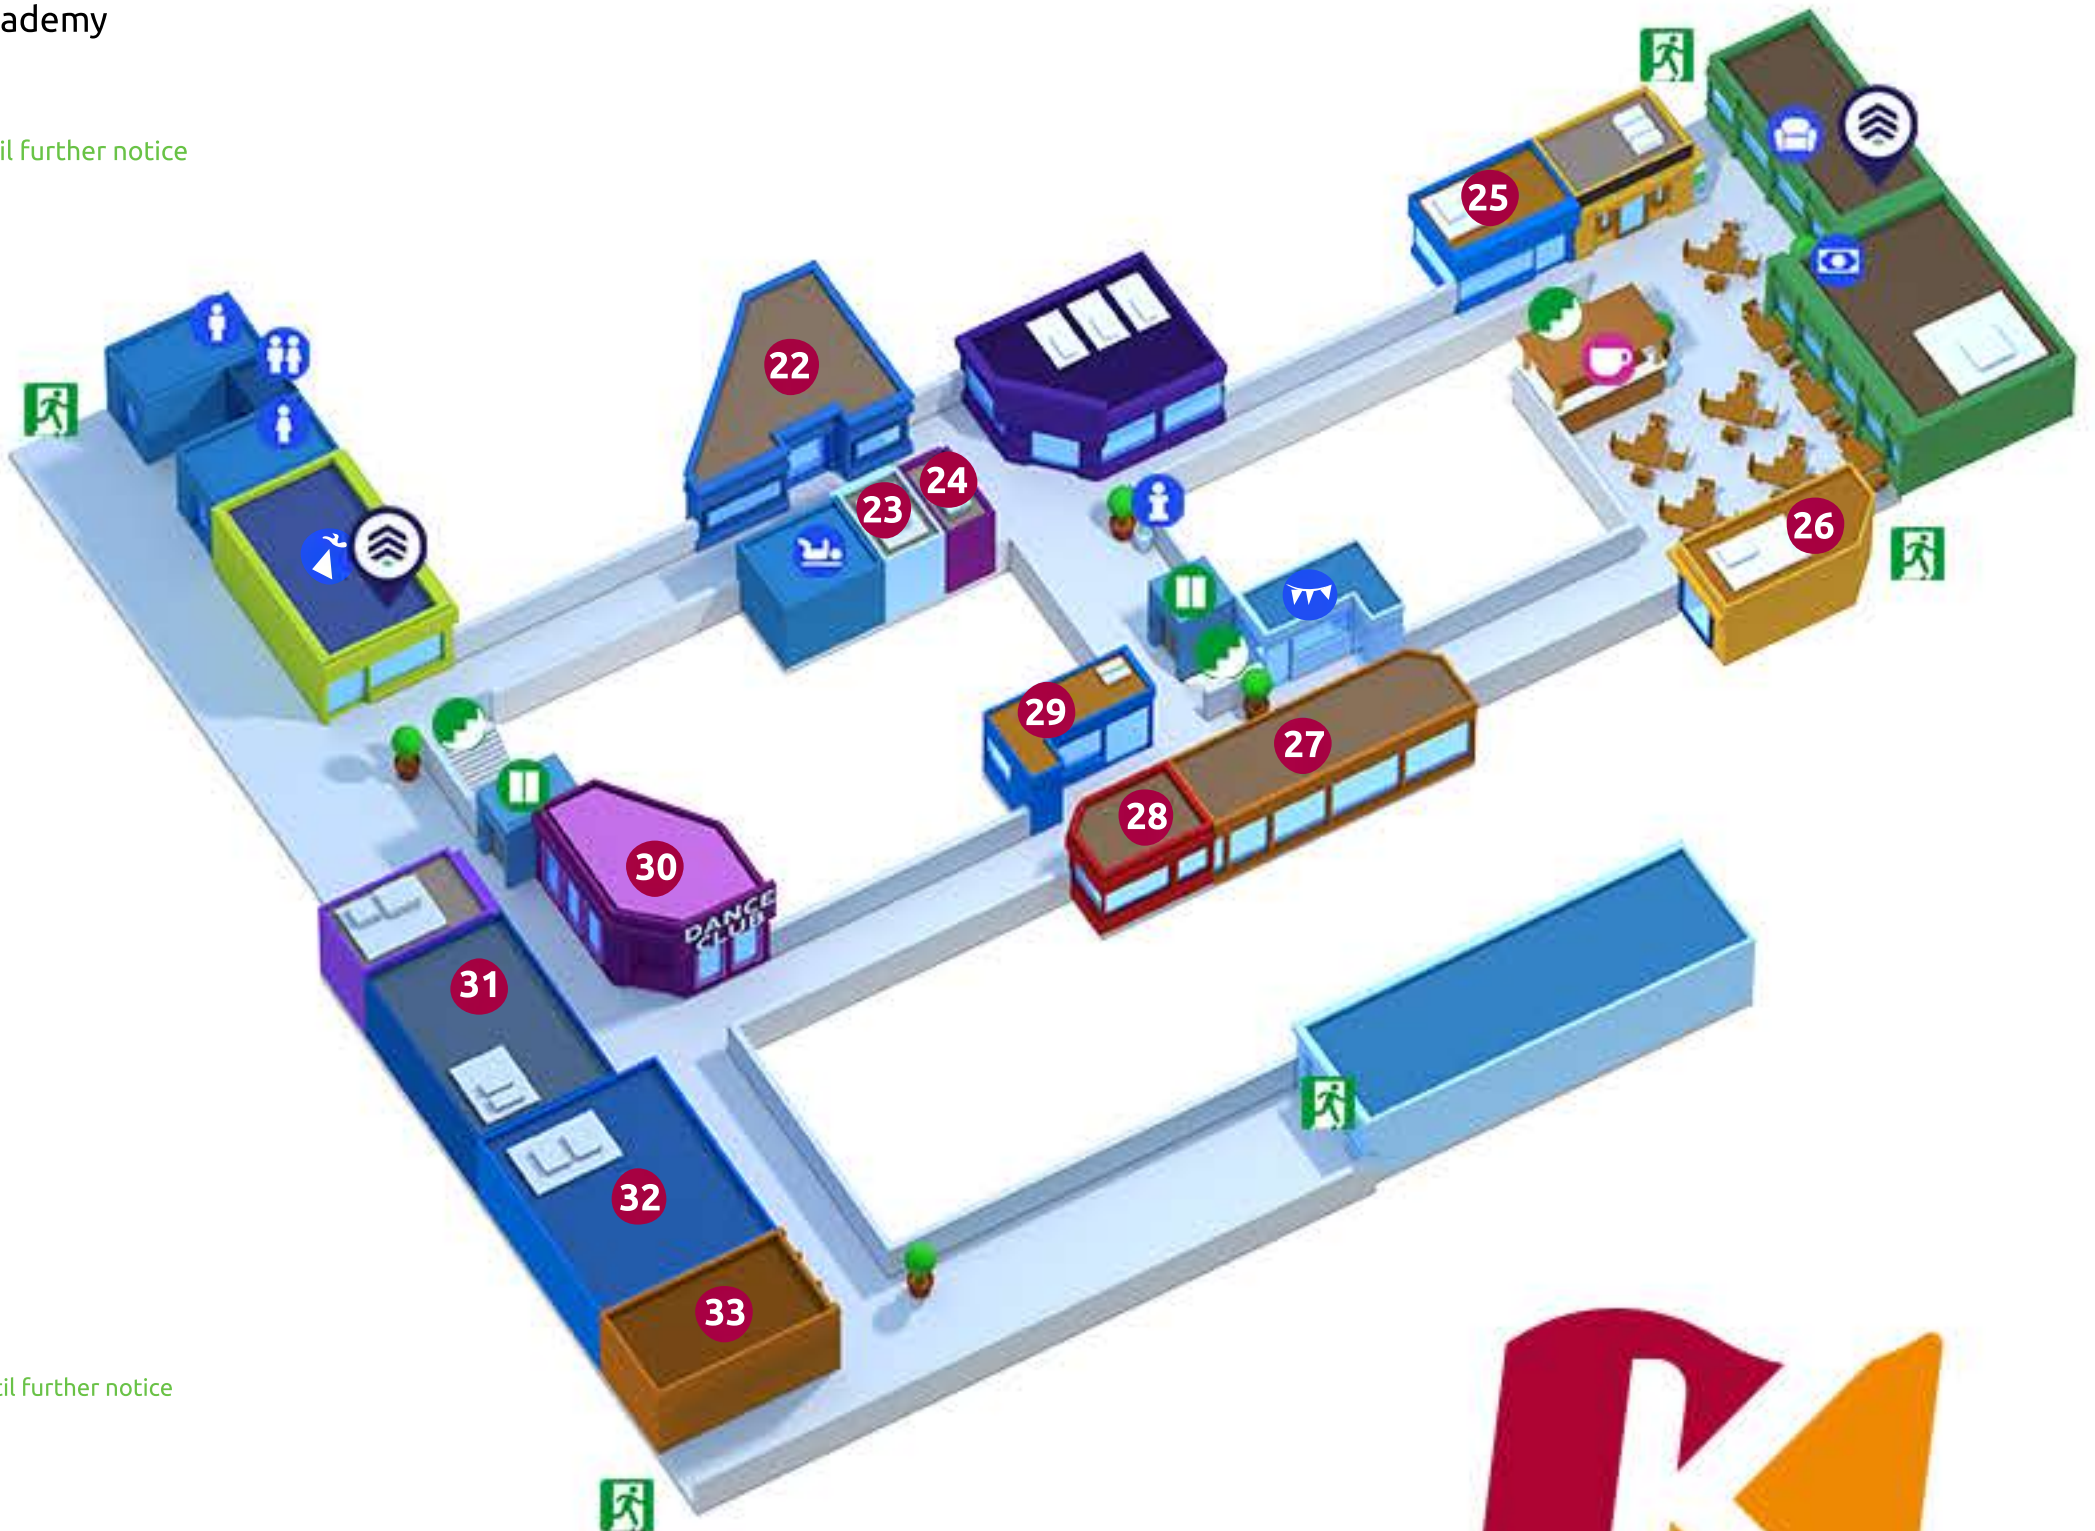

KidZania
London